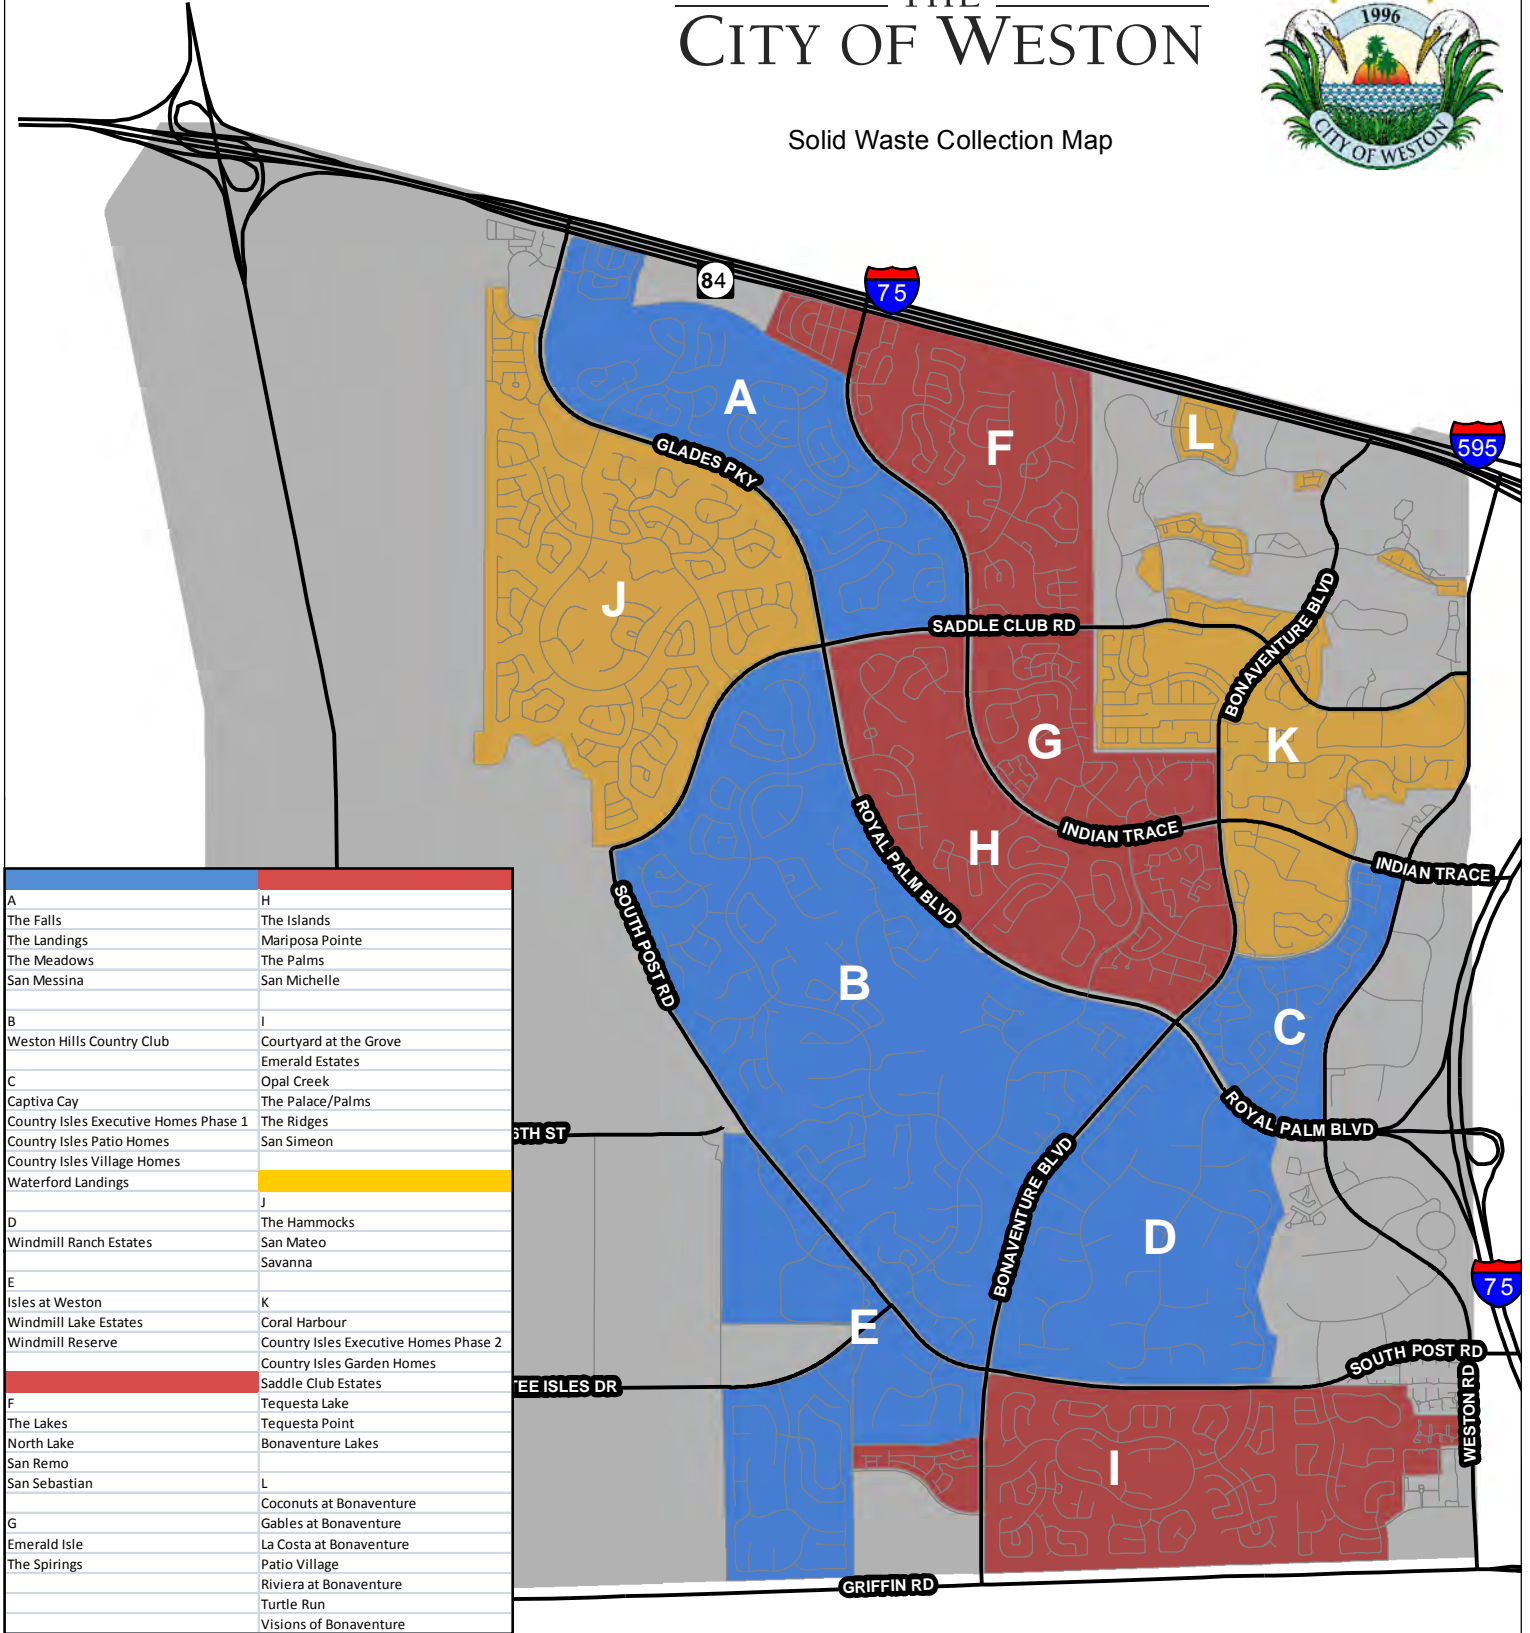

THE CITY OF WESTON

Solid Waste Collection Map

A	H
The Falls	The Islands
The Landings	Mariposa Pointe
The Meadows	The Palms
San Messina	San Michelle
B	I
Weston Hills Country Club	Courtyard at the Grove
	Emerald Estates
C	Opal Creek
Captiva Cay	The Palace/Palms
Country Isles Executive Homes Phase 1	The Ridges
Country Isles Patio Homes	San Simeon
Country Isles Village Homes	
Waterford Landings	
D	J
Windmill Ranch Estates	The Hammocks
	San Mateo
	Savanna
E	K
Isles at Weston	Coral Harbour
Windmill Lake Estates	Country Isles Executive Homes Phase 2
Windmill Reserve	Country Isles Garden Homes
	Saddle Club Estates
F	Tequesta Lake
The Lakes	Tequesta Point
North Lake	Bonaventure Lakes
San Remo	
San Sebastian	L
	Coconuts at Bonaventure
G	Gables at Bonaventure
Emerald Isle	La Costa at Bonaventure
The Spirings	Patio Village
	Riviera at Bonaventure
	Turtle Run
	Visions of Bonaventure

- | | | |
|--|---|---|
|  |  |  |
| • Household Solid Waste Collection
Monday & Thursday | • Household Solid Waste Collection
Tuesday & Friday | • Household Solid Waste Collection
Wednesday & Saturday |
| • Bulk Trash Pickup
Once each quarter on Thursday | • Bulk Trash Pickup
Once each quarter on Friday | • Bulk Trash Pickup
Once each quarter on Wednesday |