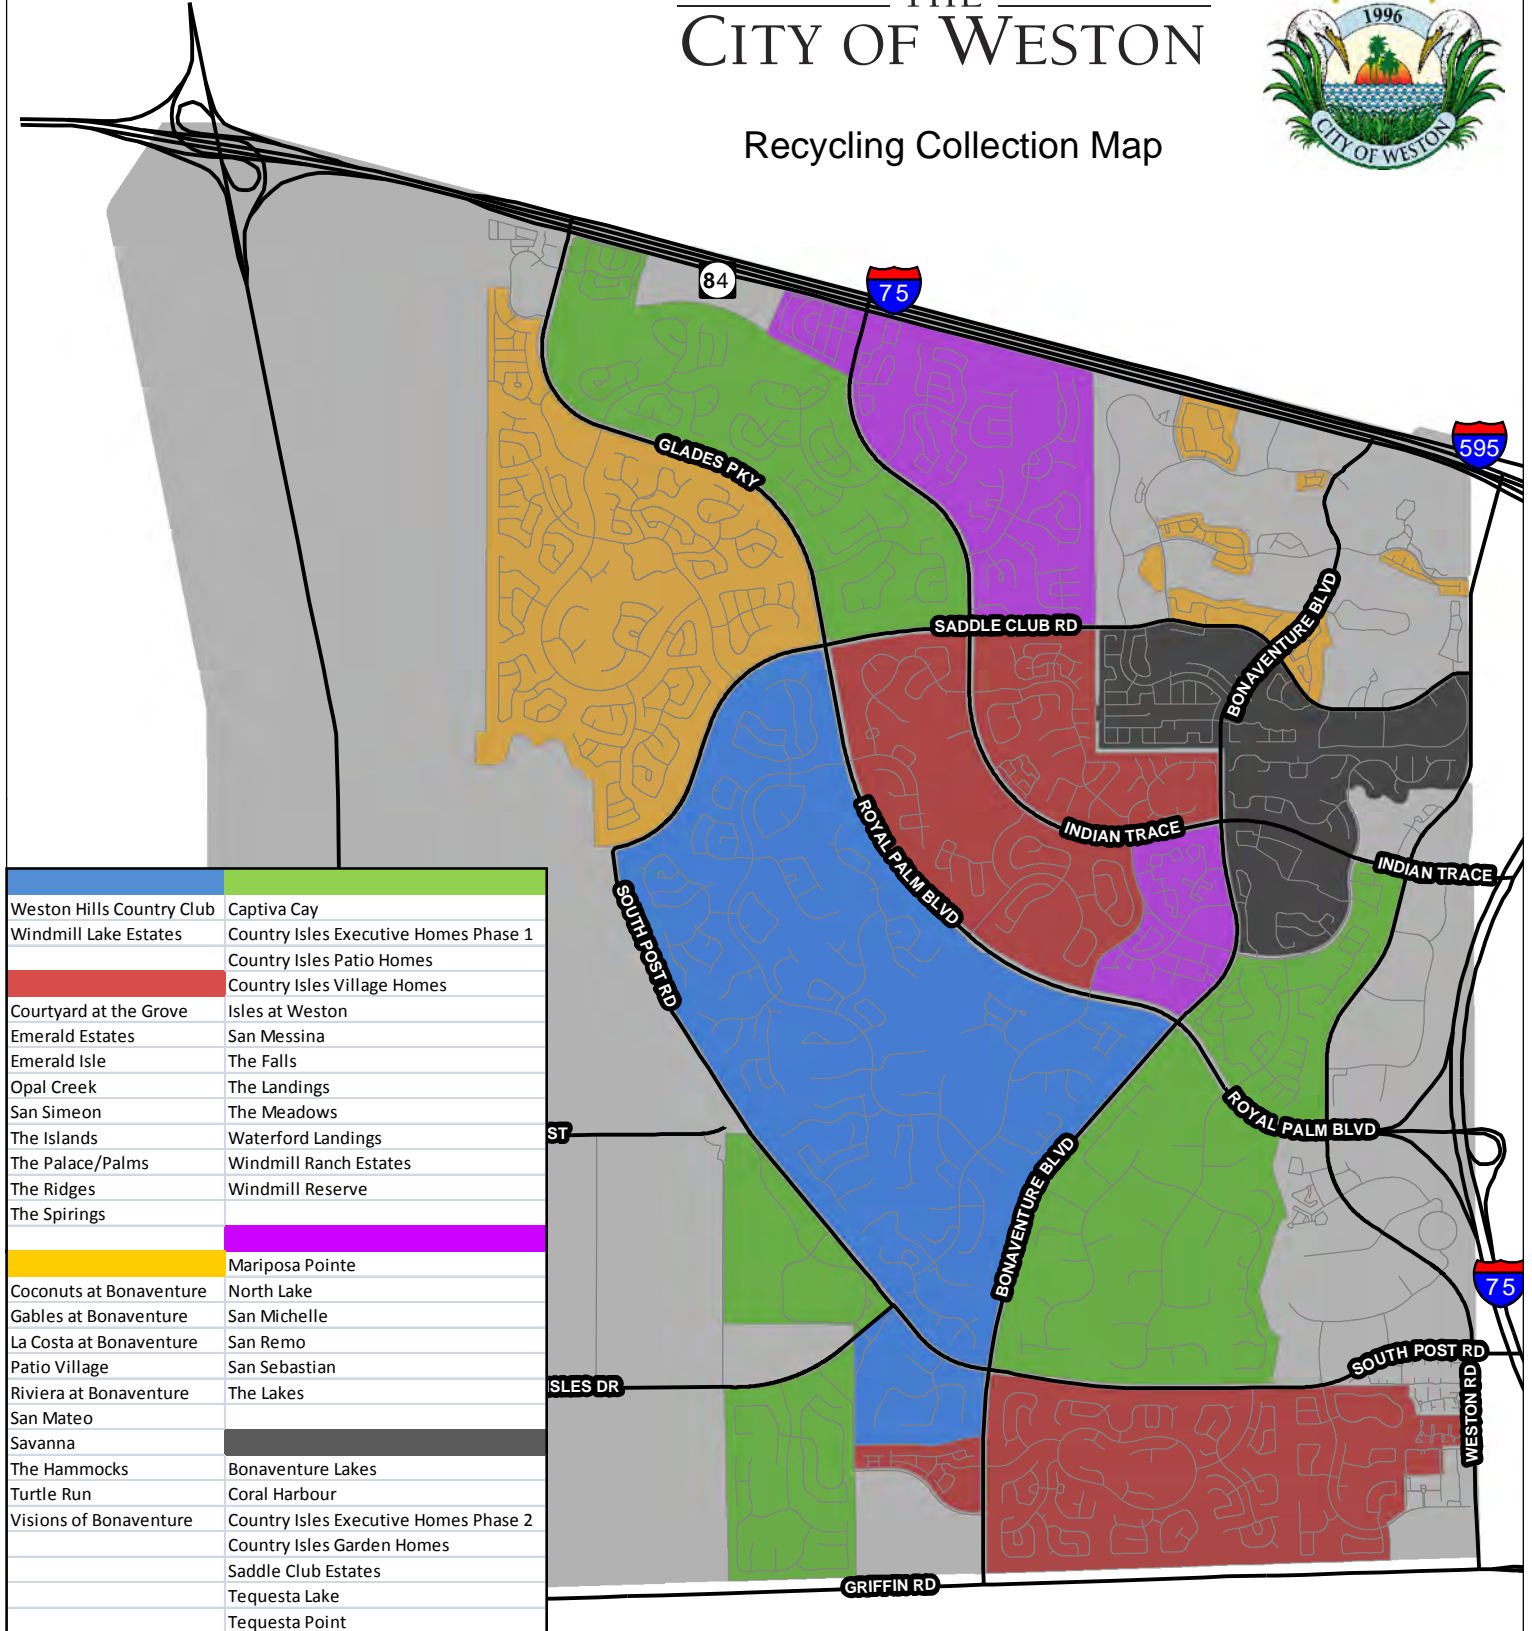

THE CITY OF WESTON

Recycling Collection Map

Legend

 MONDAY	 WEDNESDAY	 FRIDAY
 TUESDAY	 THURSDAY	 SATURDAY