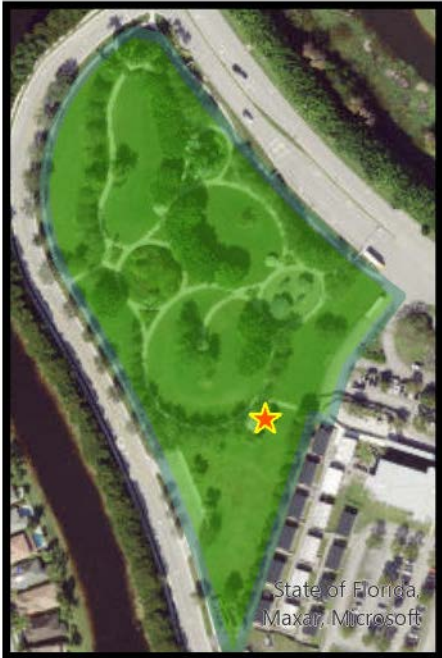

AED's within Parks in the City of Weston

Tequesta Trace Park

Emerald Estates Park

Gator Run Park

Indian Trace Park

Bonaventure Park

Legend

-  Park Site
-  AED Locations