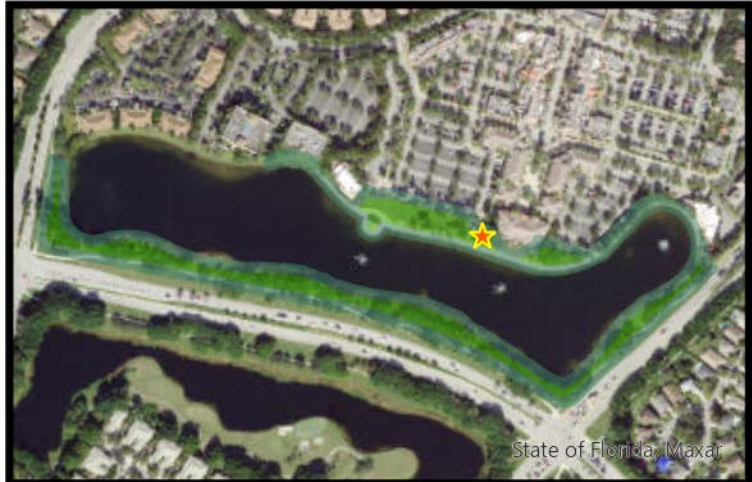

# AED's within Parks in the City of Weston

Library Park

Vista Park

Town Center Park

Peace Mound Park

Regional Park

### Legend

-  Park Site
-  AED Locations

PK 24-12