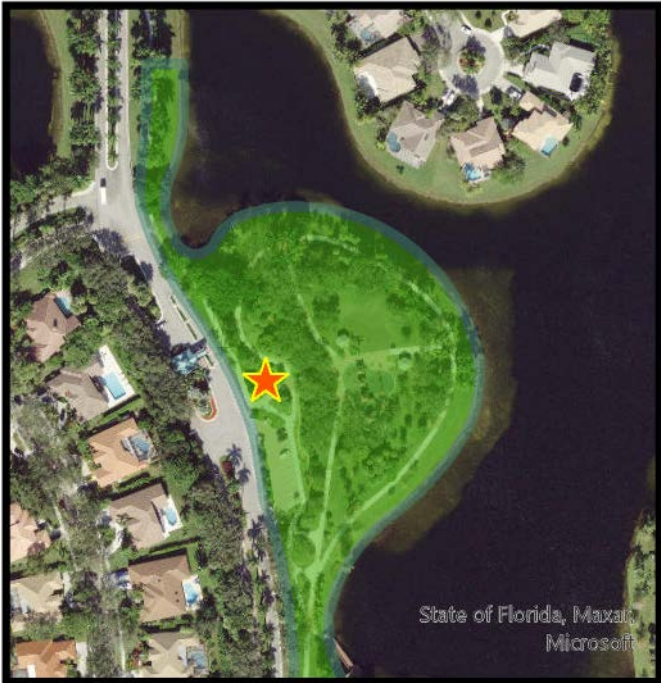

# AED's within Parks in the City of Weston

Library Park

Vista Park

Town Center Park

Peace Mound Park

Regional Park

### Legend

-  Park Site
-  AED Locations

PK 24-12